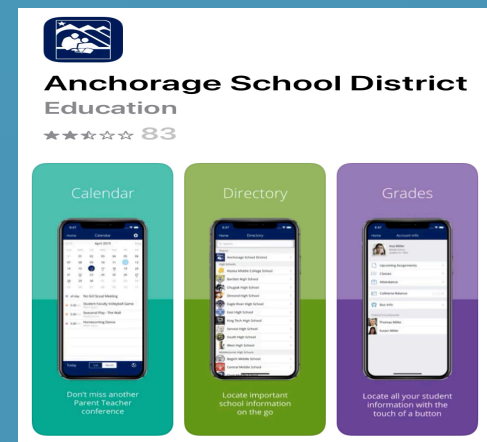

The ASD Parent Connection is your online location for bridging the gap between you and your student's classroom.

If you don't have a password click this link

[TO RESET YOUR PASSWORD](#)

Using your smart phone open App Store and first search for the ASD mobile App and download it

Once mobile App has been download it, open it